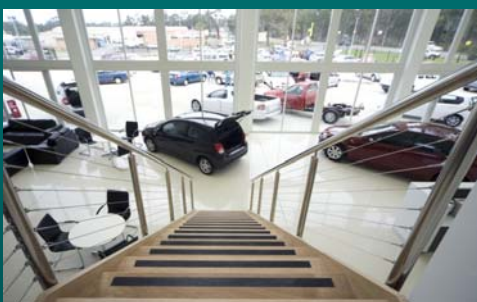

WILLIAMS RIVER STEEL
25 Old Punt Rd, Tomago NSW 2322

P: 02 4985 2000
F: 02 4985 2099

E: wrsteel@wrsteel.com.au
W: www.wrsteel.com.au

AUSTRALIA WIDE
1300 363 121